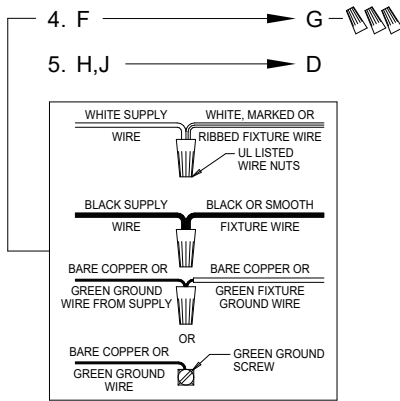

Assembly & Installation Instructions

CAUTION: Read instructions carefully and turn electricity off at main circuit breaker panel before beginning installation.

Revis 3 - Light Dimmable Bath Vanity-RE803C,RE803BLK,RE803G
 Revis 2 - Light Dimmable Bath Vanity-RE802C,RE802BLK,RE802G

 WARNING - If any Special Control Devices are used with this Fixture, Follow the Instructions Carefully to assure full compliance with N.E.C. requirements. If there are any questions, contact a Qualified Electrical Contractor.
 WARNING - This product contains chemicals known to the State of California to cause cancer, birth defects and /or other reproductive harm. Thoroughly wash hands after installing, handling, cleaning, or otherwise touching this product.
 CAUTION - All glass is fragile, use care when handling Glass component(s) and or Lamp(s).

CANOPY MOUNTING & WIRE CONNECTION ASSEMBLY STEPS:

1. D,E → A
2. K → D
3. B,A → C
4. F → G
5. H,J → D

FIXTURE ASSEMBLY STEPS:

1. N,M,P → L
2. Q → L

B, C, G & Q
 (NOT FURNISHED)
 (NO INCLUIDA)
 (NON FOURNIE)