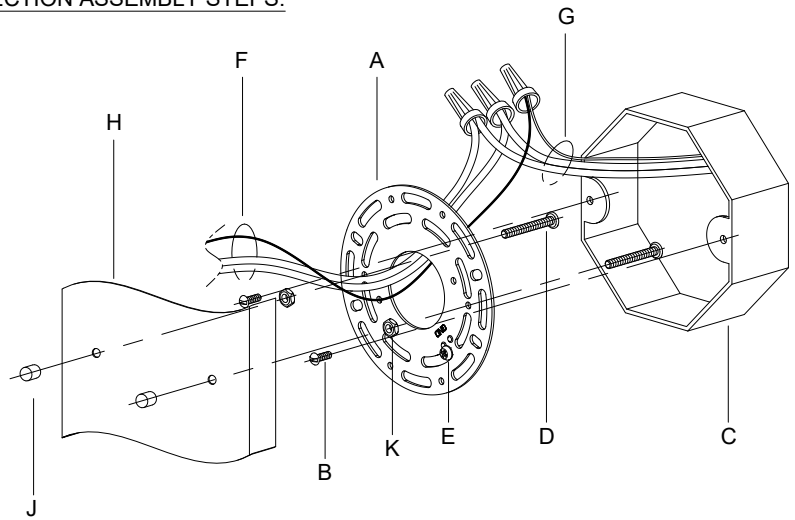

Assembly & Installation Instructions

CAUTION: Read instructions carefully and turn electricity off at main circuit breaker panel before beginning installation.

Revis 3 - Light Dimmable Bath Vanity-RE803C,RE803BLK,RE803G
 Revis 2 - Light Dimmable Bath Vanity-RE802C,RE802BLK,RE802G

CANOPY MOUNTING & WIRE CONNECTION ASSEMBLY STEPS:

1. D,E → A
2. K → D
3. B,A → C
4. F → G
5. H,J → D

FIXTURE ASSEMBLY STEPS:

1. N,M,P → L
2. Q → L

B, C, G & Q
 (NOT FURNISHED)
 (NO INCLUIDA)
 (NON FOURNIE)