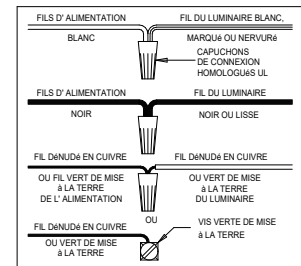

Instructions d'Assemblage et Installation

Mise en garde: Lire les instructions avec soin et couper le courant au disjoncteur central avant de commencer l'installation.

AVERTISSEMENT - S'il y a d'autres mécanismes régulateurs qui s'emploient avec ce dispositif, suivre soigneusement les instructions pour satisfaire aux exigences NEC. Si vous avez des questions, consulter un électricien qualifié.

AVERTISSEMENT - Ce produit contient des composants chimiques qui selon L'état de Californie provoquent un cancer, des infirmités de naissance et (ou) du mal au système reproductif. Il faut laver les mains soigneusement après avoir installé, manipulé, nettoyé, ou autrement touché ce produit.

MISE EN GARDE - Le verre est toujours fragile; maniez le(s) composant(s) et/ou l' (les) ampoule(s) avec prudence.